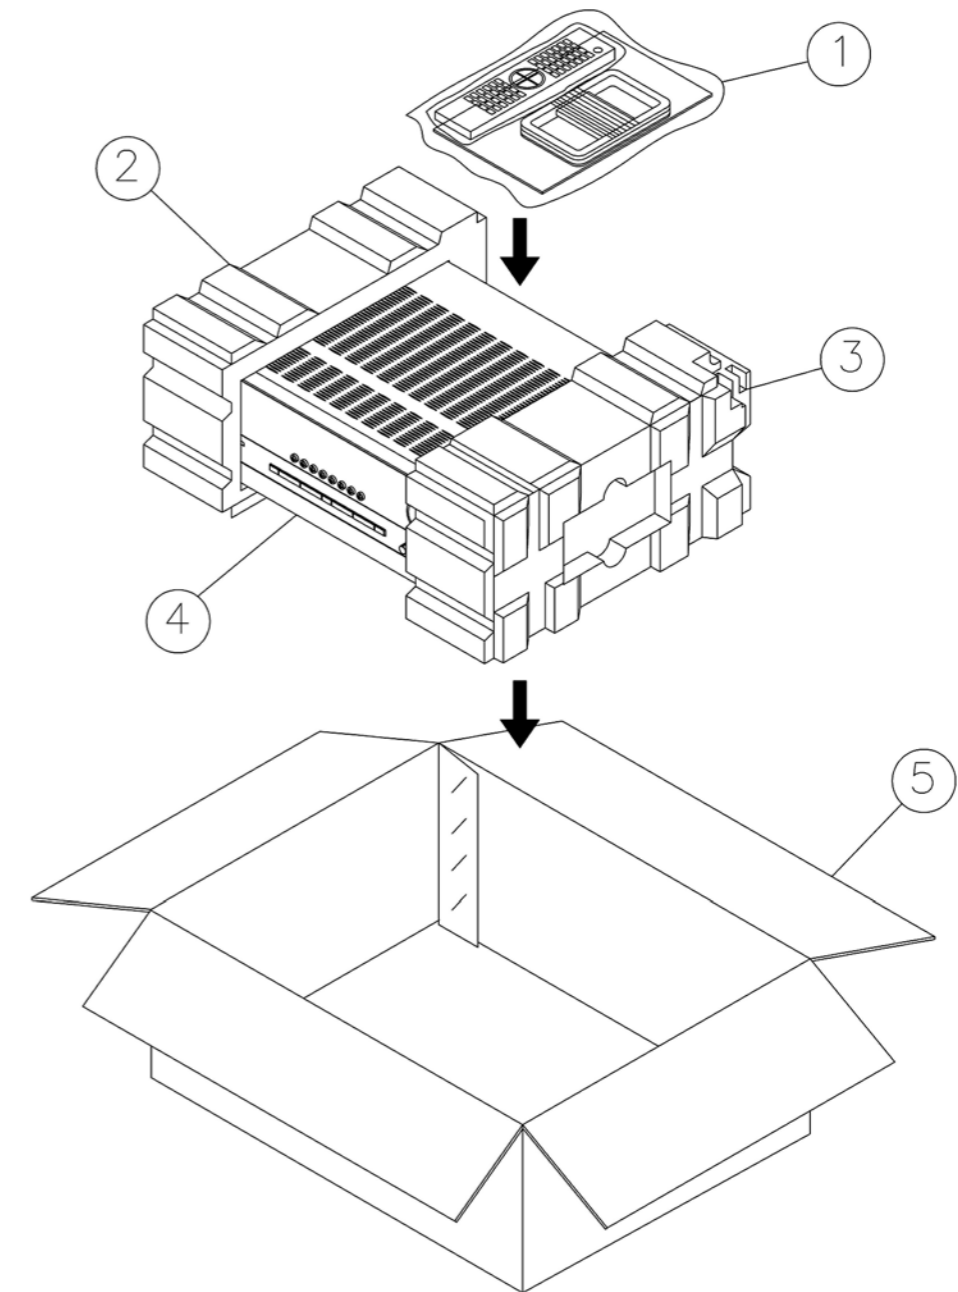

Instruction manual ass'y - Accessories

NO	DESCRIPTION	PARTS NO.	Qty
1	POLY BAG		1
2	CARD WARRANTY	CQE1A172X	1
3	AM LOOP ANTENNA ASS'Y	CSA3A012Z	1
4	BATTERY		2
5	REMOCON TRANSMITTER ASS'Y	CARTHK3485	1
6	INSTRUCTION MANUAL	Visit Website www.harmanardon.com	1
7	FM 1 POLE ANT(UL)	CSA1A019Z	1
8	JACK+RCA CABLE	CJS9L006Z	1
9	FRONT COVER ASSY		1

Package Drawing

HK3485

NO	DESCRIPTION	PART NO.	Qty
1	INSTRUCTION MANUAL ASS'Y		1
2	SNOW PAD(L)	CPS4A564	1
3	SNOW PAD(R)	CPS4A565	1
4	HK 3485 STEREO RECEIVER	HK 3485	1
5	OUTER CARTON	CPG1A743S	1