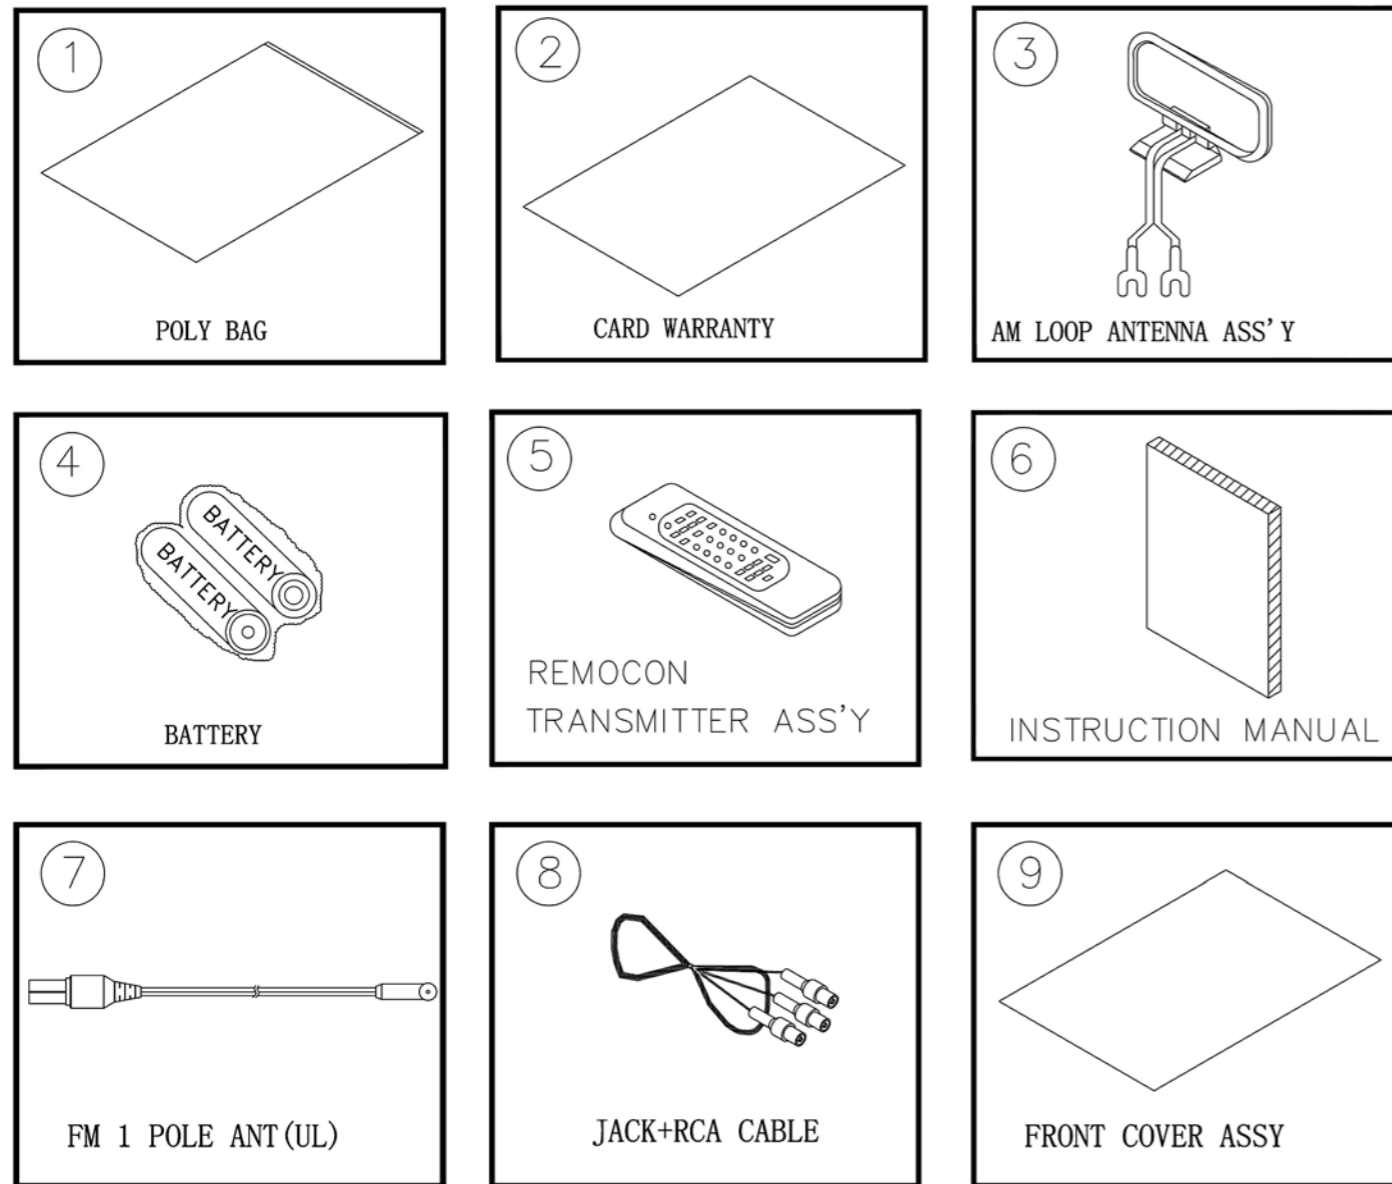

Instruction manual ass'y - Accessories

NO	DESCRIPTION	PARTS NO.	Qty
1	POLY BAG		1
2	CARD WARRANTY	CQE1A172X	1
3	AM LOOP ANTENNA ASS'Y	CSA3A012Z	1
4	BATTERY		2
5	REMOCON TRANSMITTER ASS'Y	CARTHK3485	1
6	INSTRUCTION MANUAL	Visit Website www.harmanardon.com	1
7	FM 1 POLE ANT(UL)	CSA1A019Z	1
8	JACK+RCA CABLE	CJS9L006Z	1
9	FRONT COVER ASSY		1

Package Drawing

HK3485

NO	DESCRIPTION	PART NO.	Qty
1	INSTRUCTION MANUAL ASS'Y		1
2	SNOW PAD(L)	CPS4A564	1
3	SNOW PAD(R)	CPS4A565	1
4	HK 3485 STEREO RECEIVER	HK 3485	1
5	OUTER CARTON	CPG1A743S	1